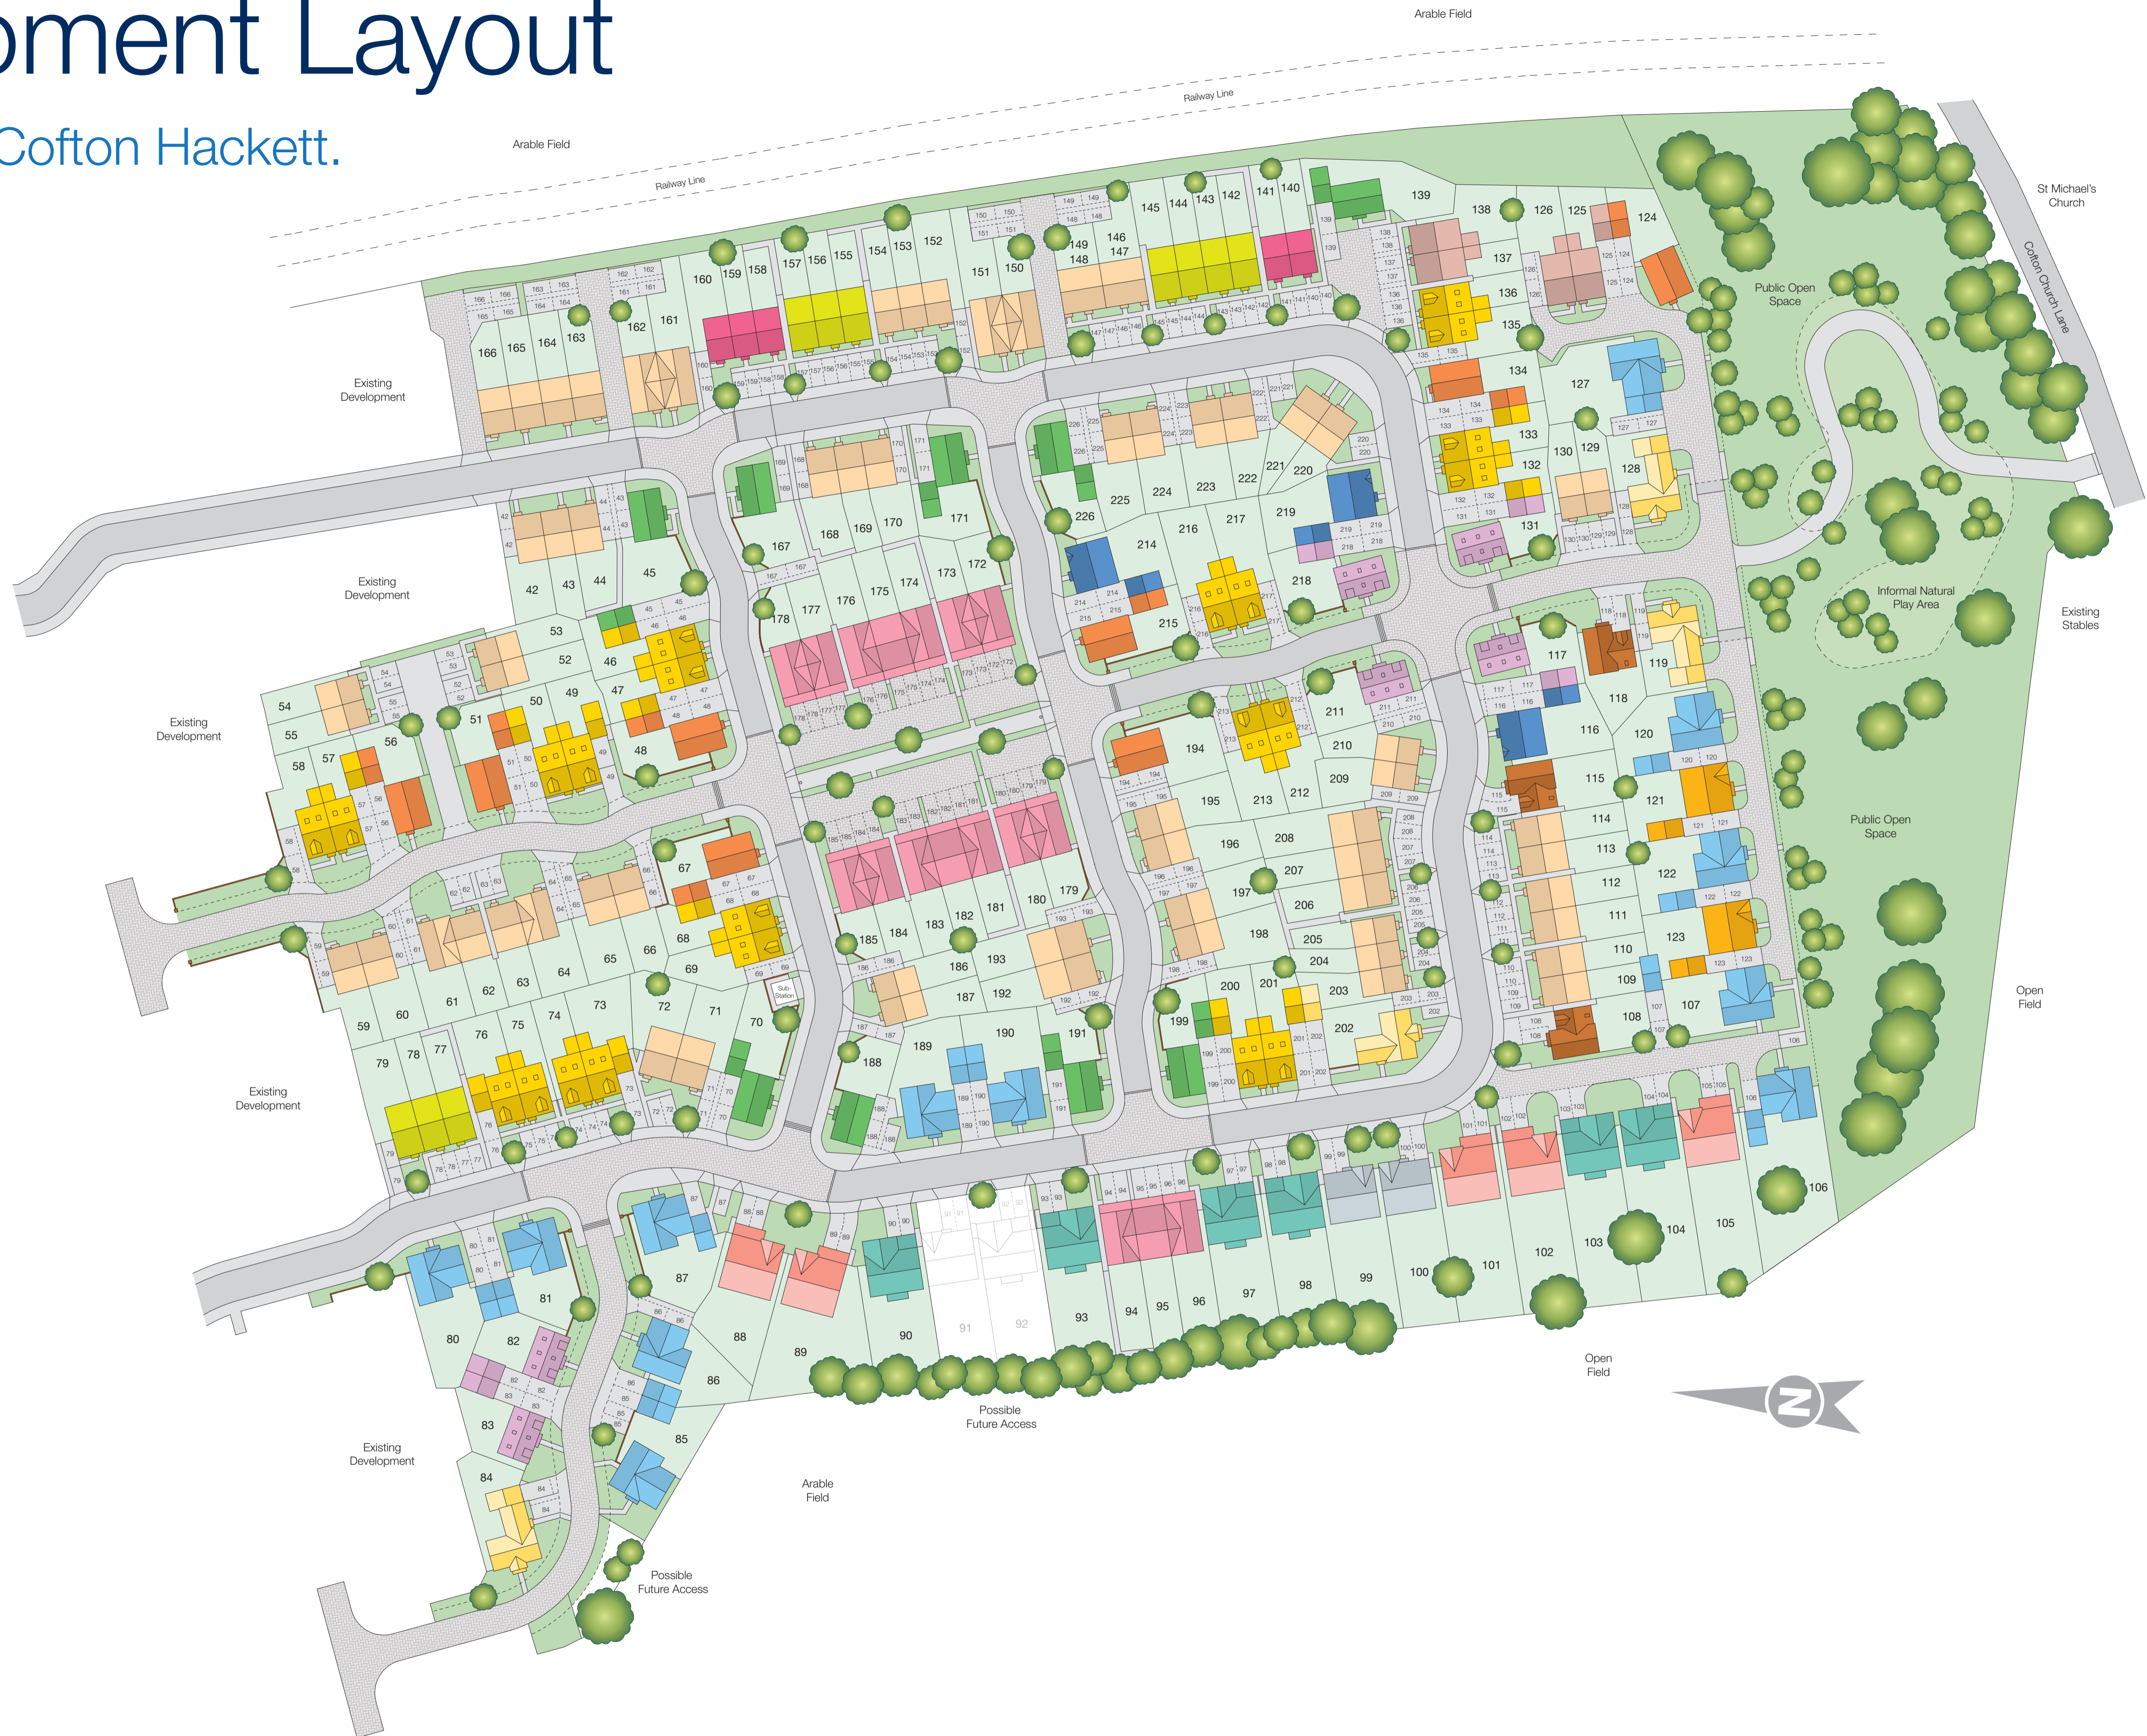

Development Layout

Cofton Grange, Cofton Hackett.

- The Keyne (1665)
5 bedroom home
- The Cuthbert (1516)
5 bedroom home
- The Garnet (1475)
4 bedroom home
- The Barlow (1381)
4 bedroom home
- The Mildrith (1361)
4 bedroom home
- The Hexham (1348)
4 bedroom home
- The Clermont (1335)
4 bedroom home
- The Paris (1282)
4 bedroom home
- The Chichester (1209)
4 bedroom home
- The Becket (1203)
4 bedroom home
- The Edwen (1038)
4 bedroom home
- The Chad (965)
3 bedroom home
- The Webster (938)
3 bedroom home
- The Houghton (920)
3 bedroom home
- The Mirin (839)
3 bedroom home
- The Alban (637)
2 bedroom home
- Affordable
Housing

Important Notice
The development layout is for orientation purposes only and may change, for example, in response to market demand or ground conditions. Landscaping is indicative, all surfaces and layouts should be checked with our Sales Consultant or Selling Agent at the time of reservation. Parking arrangements and boundaries to be checked by purchaser prior to reservation.