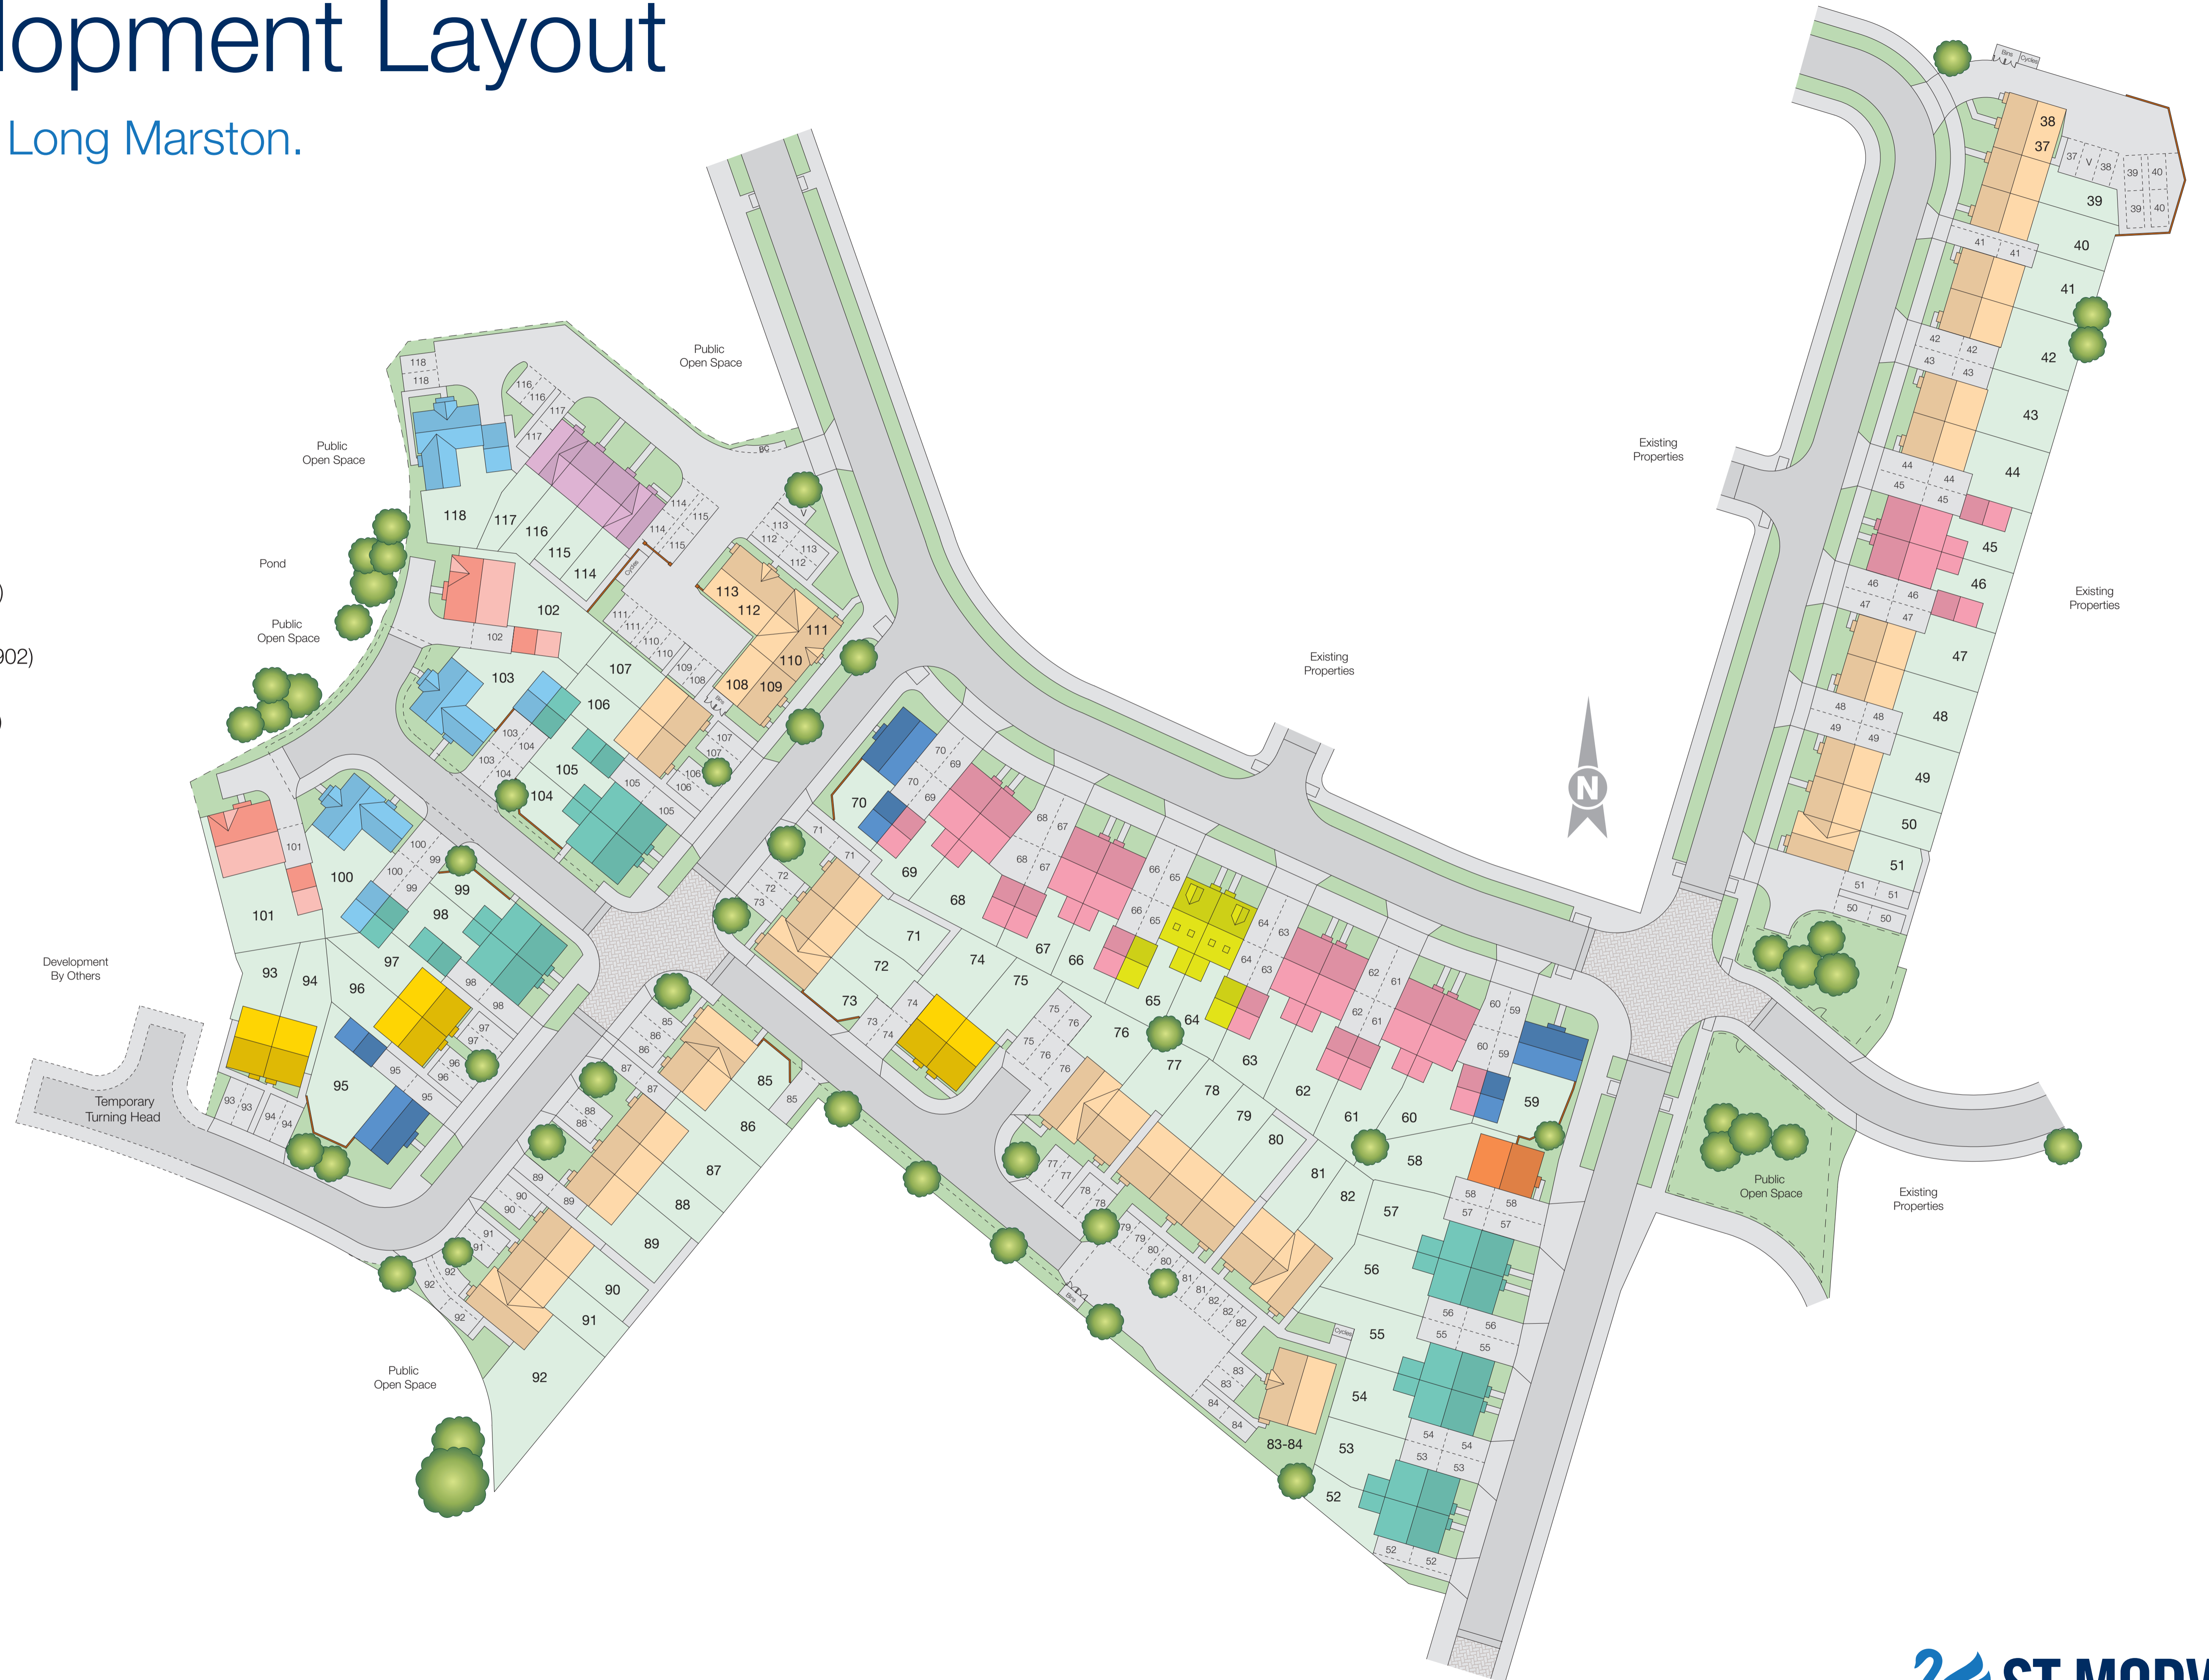

# Development Layout

Meon Vale, Long Marston.

- The Barlow (1381)  
4 bedroom home
- The Mildrith (1360)  
4 bedroom home
- The Becket (1200)  
4 bedroom home
- The Edwen (1030)  
4 bedroom home
- The Kea (938)  
3 bedroom home
- The Houghton (920)  
3 bedroom home
- The Houghton (S) (902)  
3 bedroom home
- The Lawrence (790)  
3 bedroom home
- The Alban (637)  
2 bedroom home
- Homes for rent or shared ownership

**Important Notice**  
 The development layout is for orientation purposes only and may change, for example, in response to market demand or ground conditions. Landscaping is indicative, all surfaces and layouts should be checked with our Sales Consultant or Selling Agent at the time of reservation. Parking arrangements and boundaries to be checked by purchaser prior to reservation.