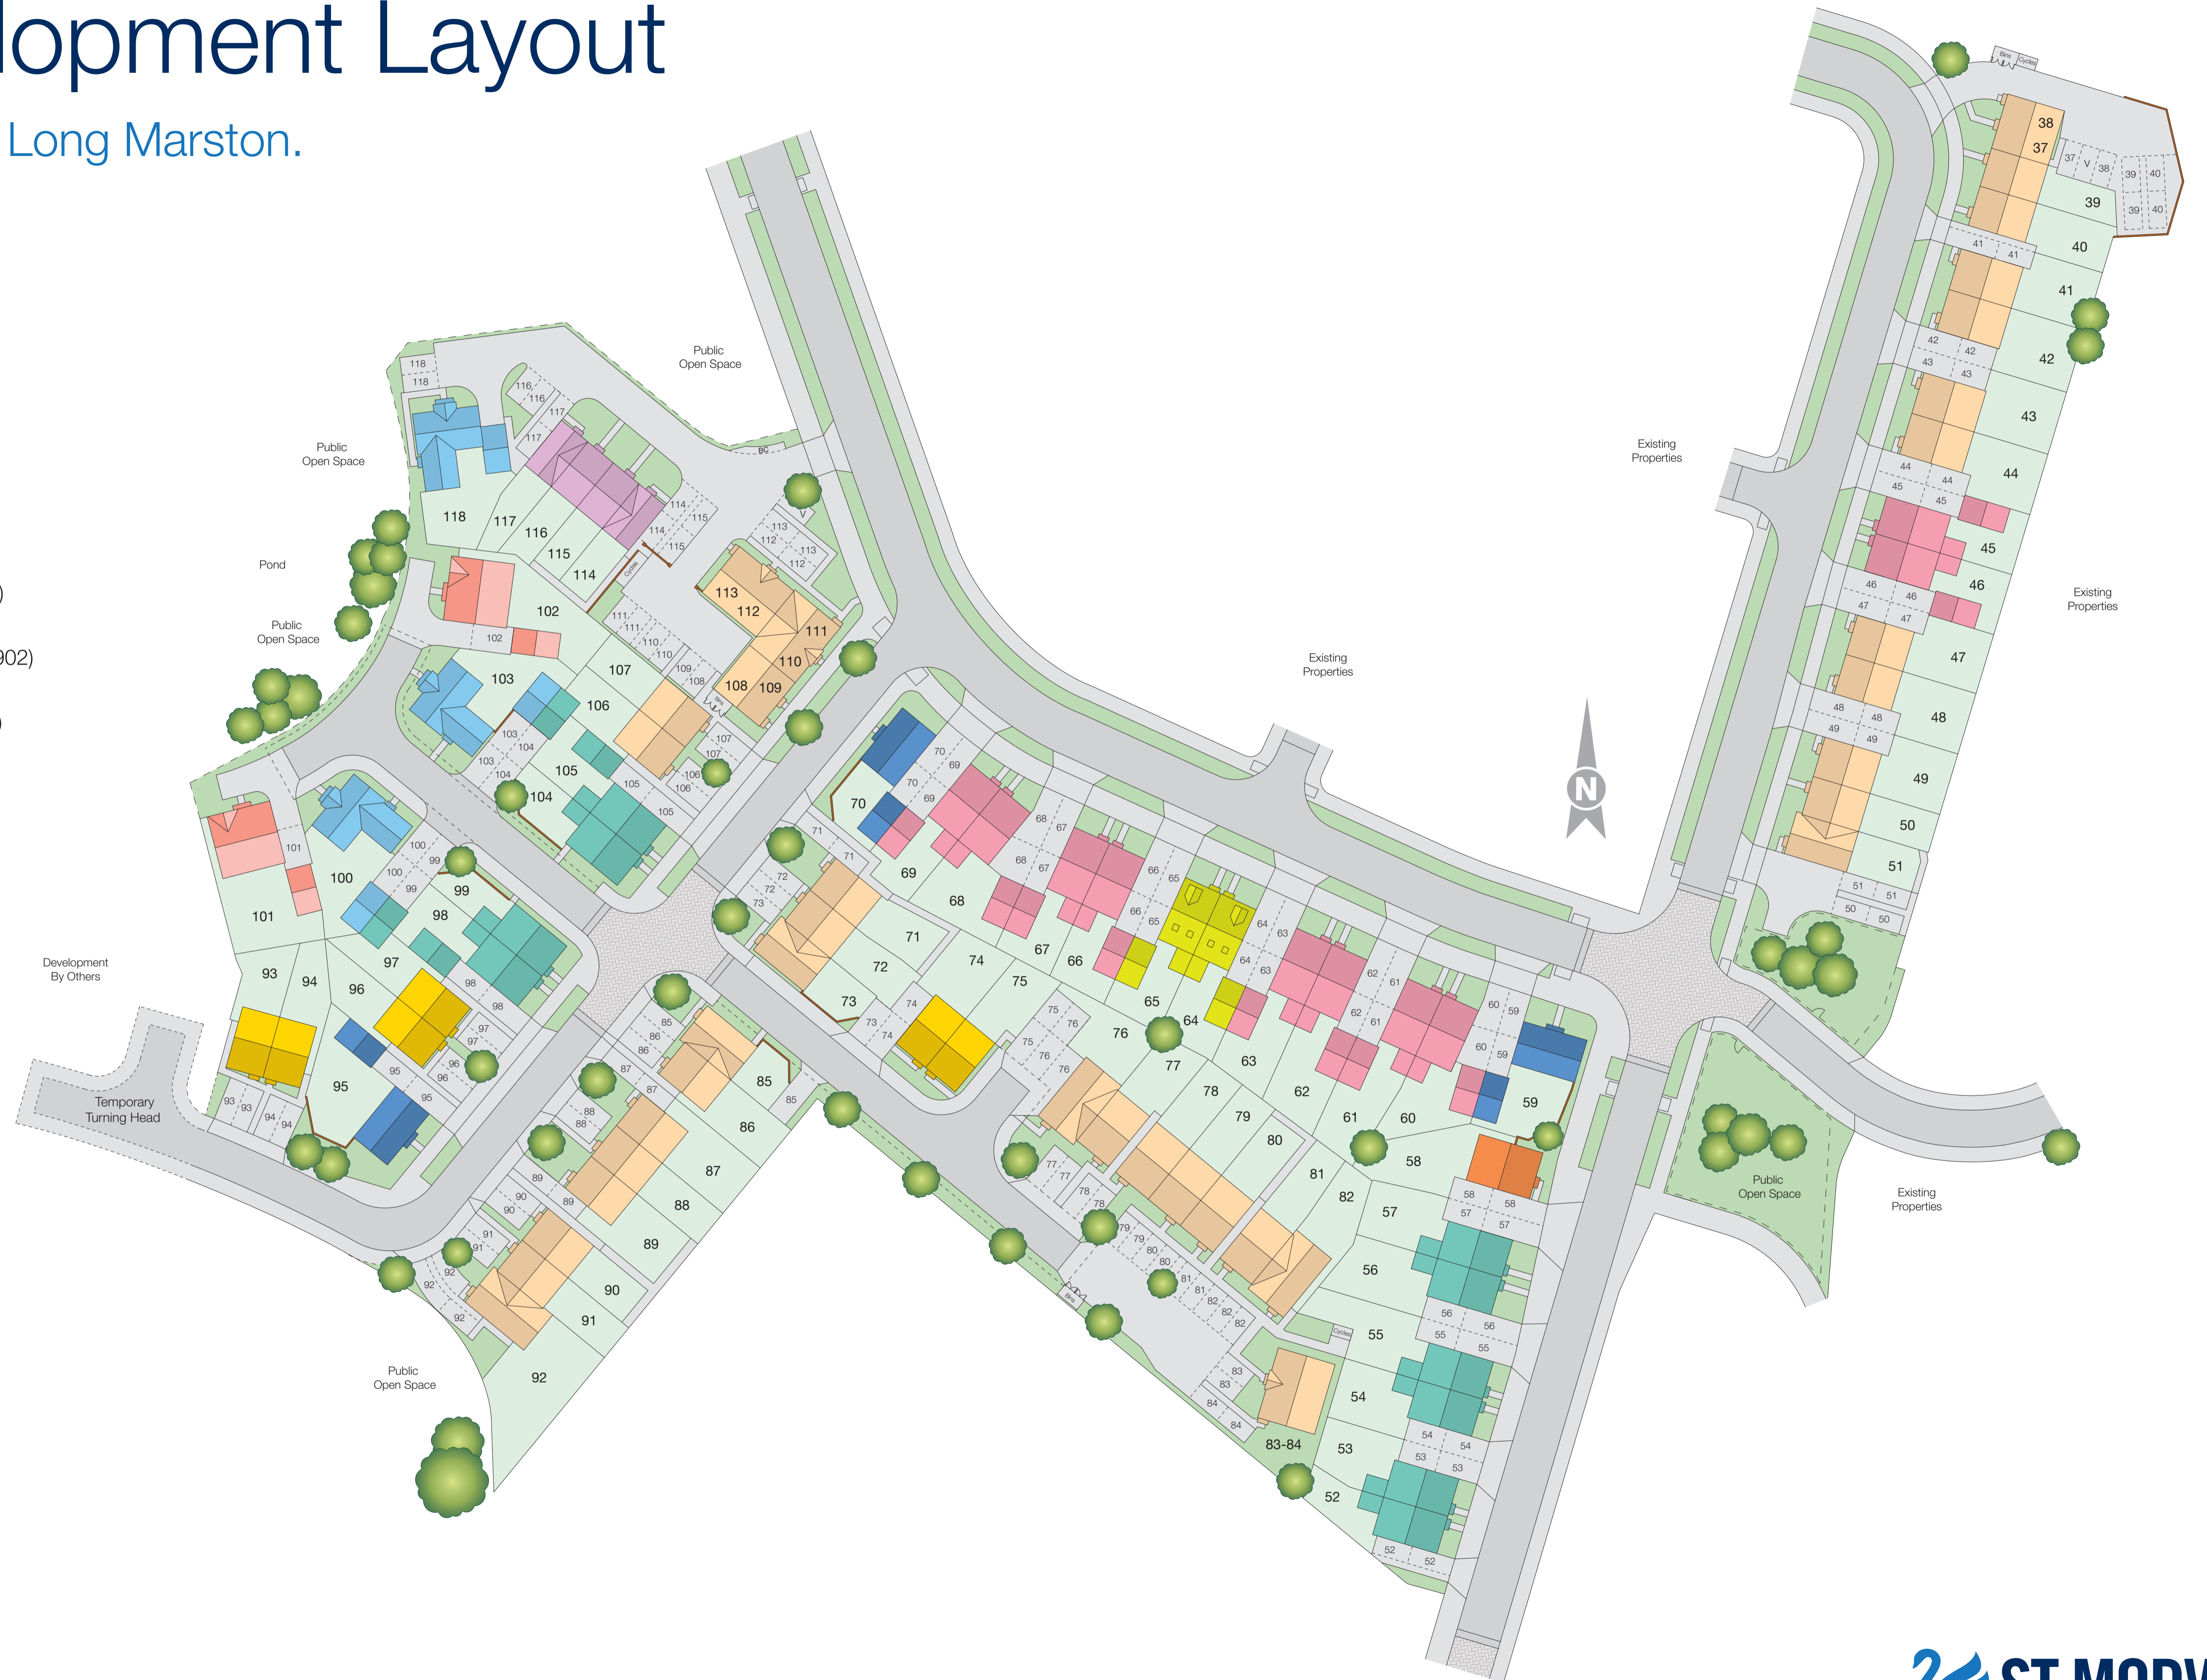

Development Layout

Meon Vale, Long Marston.

- The Barlow (1381)
4 bedroom home
- The Mildrith (1360)
4 bedroom home
- The Becket (1200)
4 bedroom home
- The Edwen (1030)
4 bedroom home
- The Kea (938)
3 bedroom home
- The Houghton (920)
3 bedroom home
- The Houghton (S) (902)
3 bedroom home
- The Lawrence (790)
3 bedroom home
- The Alban (637)
2 bedroom home
- Homes for rent or shared ownership

Important Notice
The development layout is for orientation purposes only and may change, for example, in response to market demand or ground conditions. Landscaping is indicative, all surfaces and layouts should be checked with our Sales Consultant or Selling Agent at the time of reservation. Parking arrangements and boundaries to be checked by purchaser prior to reservation.