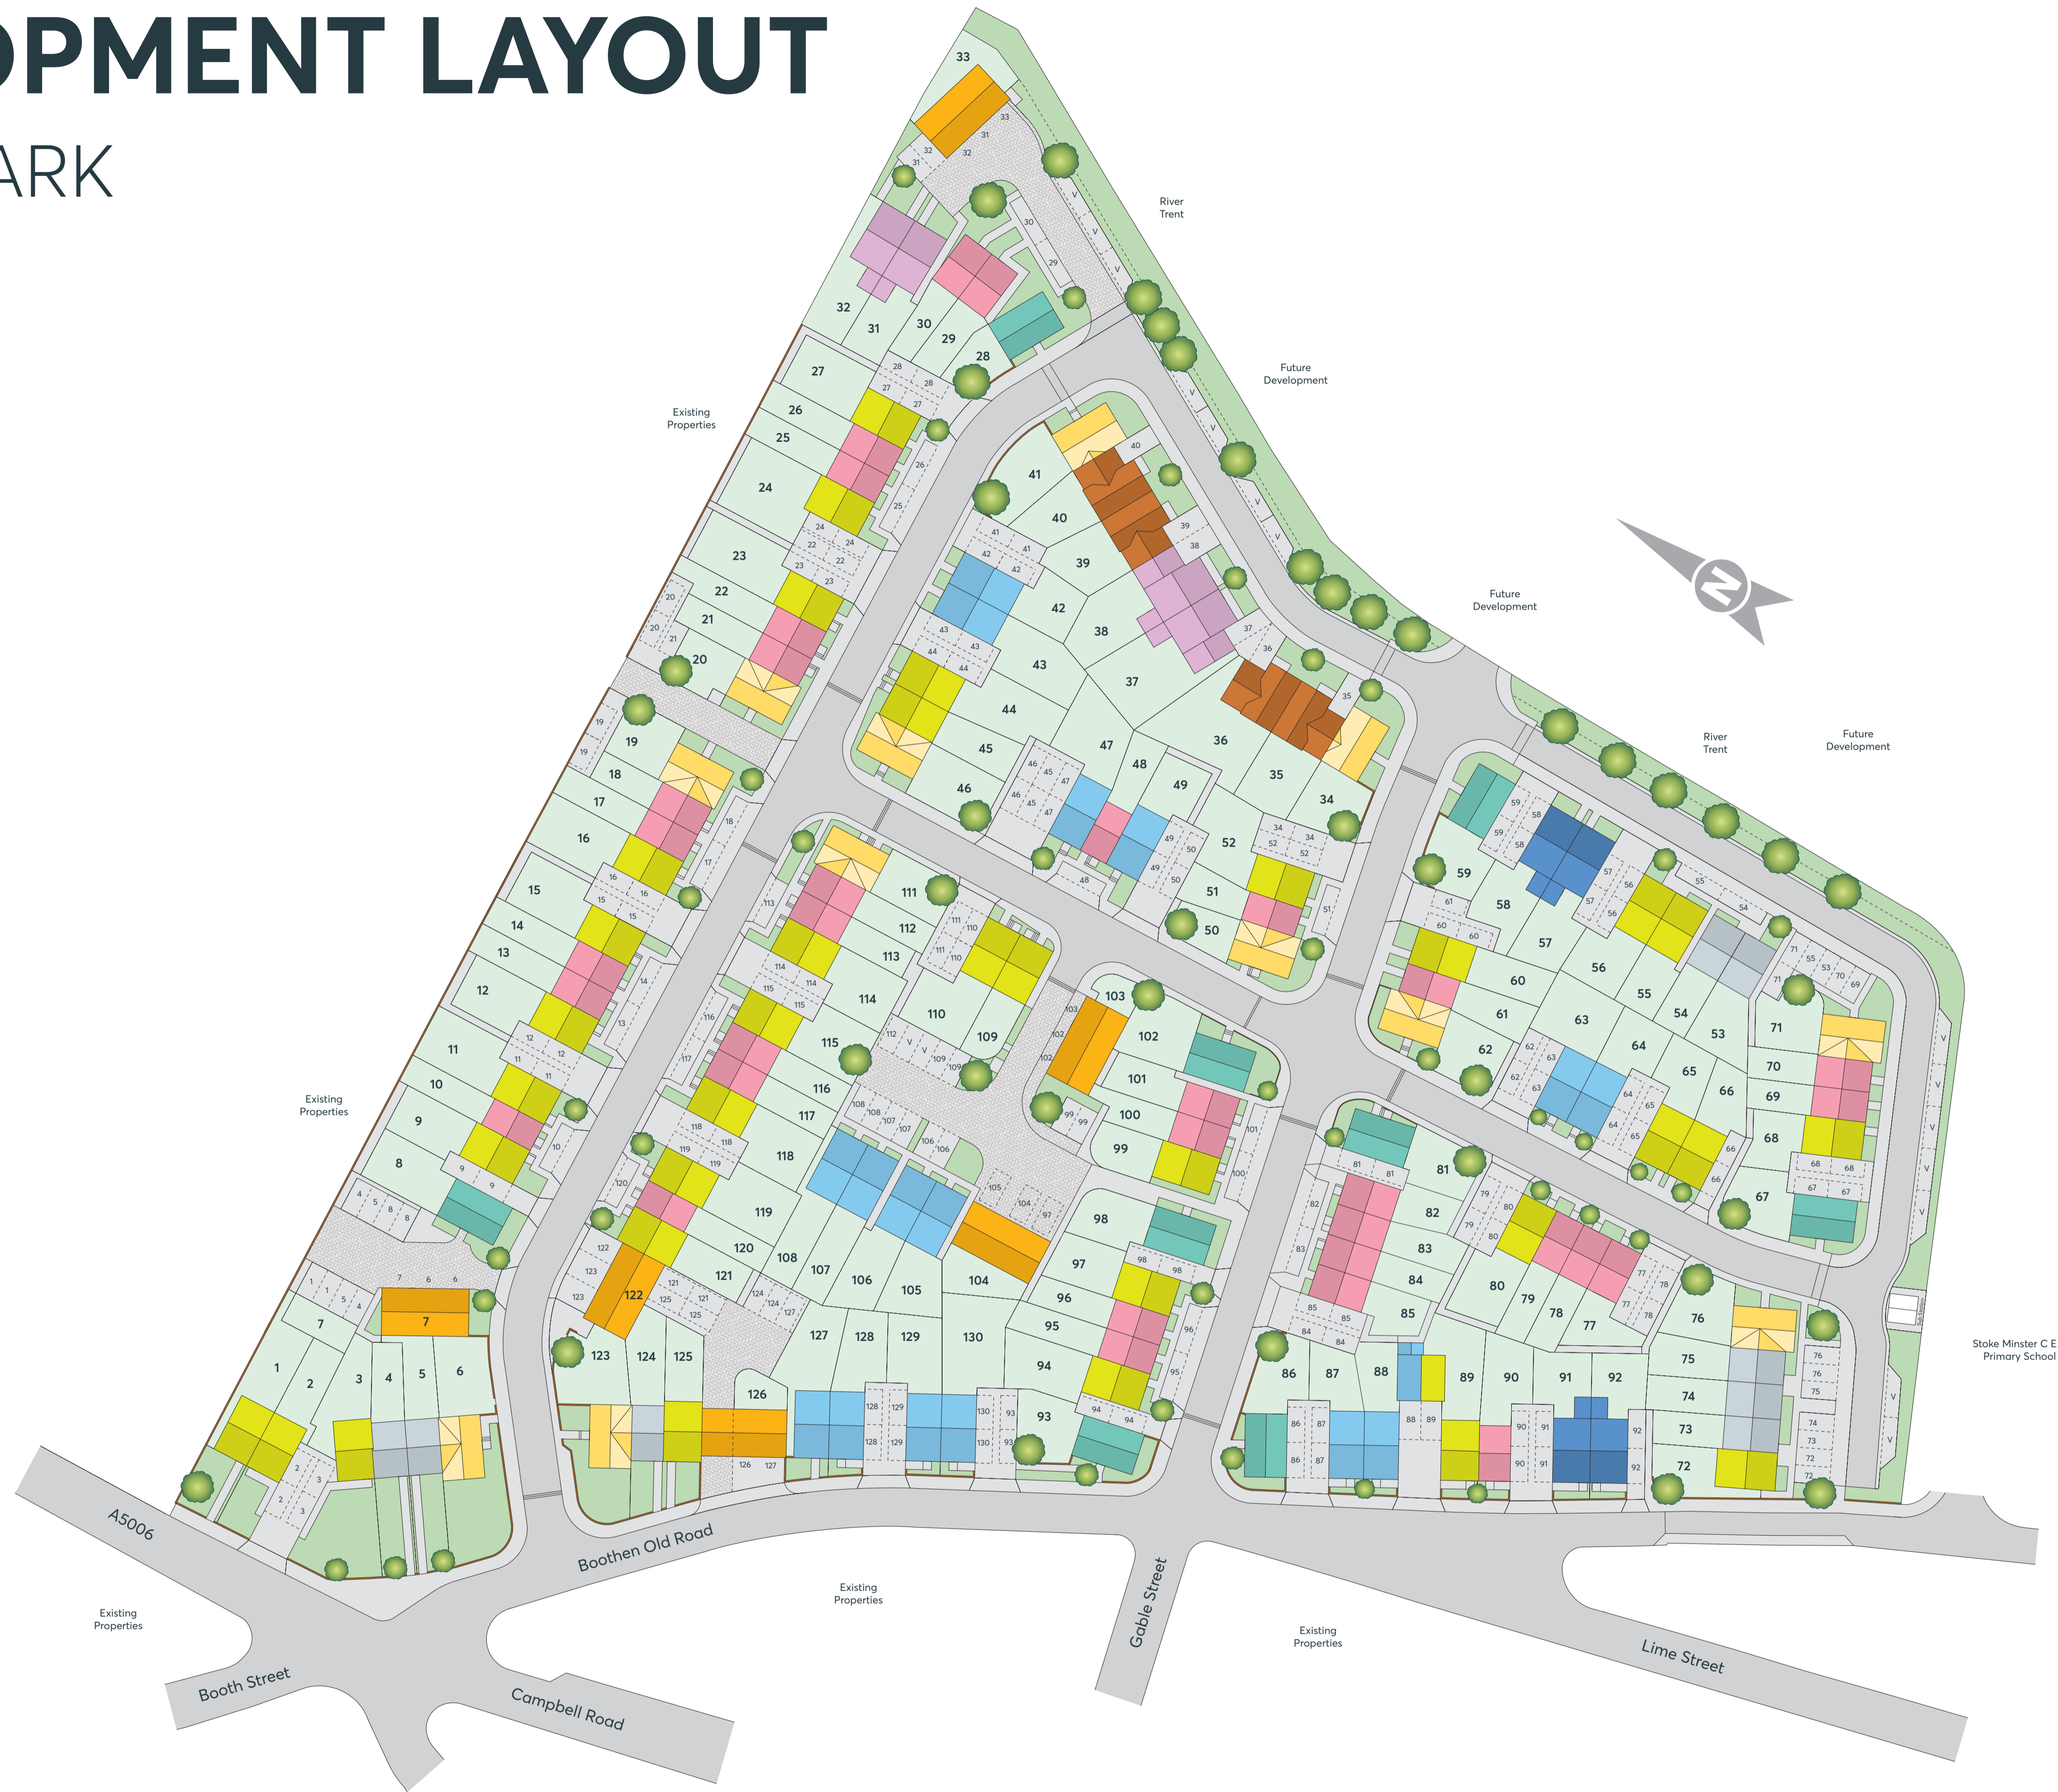

DEVELOPMENT LAYOUT

VICTORIA PARK

- The Becket (1203)**
4 bedroom home
- The Chad (965)**
3 bedroom home
- The Kea (938)**
3 bedroom home
- The Webster (938)**
3 bedroom home
- The Houghton (920)**
3 bedroom home
- The Mirin (839)**
3 bedroom home
- The Lawrence (791)**
3 bedroom home
- The Gennings (825)**
2 bedroom home
- The Kemble (706)**
2 bedroom home
- The Alban (637)**
2 bedroom home

Important Notice

The development layout is intended for illustrative purposes only and may change, for example, in response to market demand or ground conditions. It should be treated as general guidance and cannot be relied upon as accurately describing any one of the specified matters prescribed by any order made under Property Misdescriptions act. Landscaping is indicative. Please refer to the Landscape Plan available from our Sales Consultant or Selling Agent.