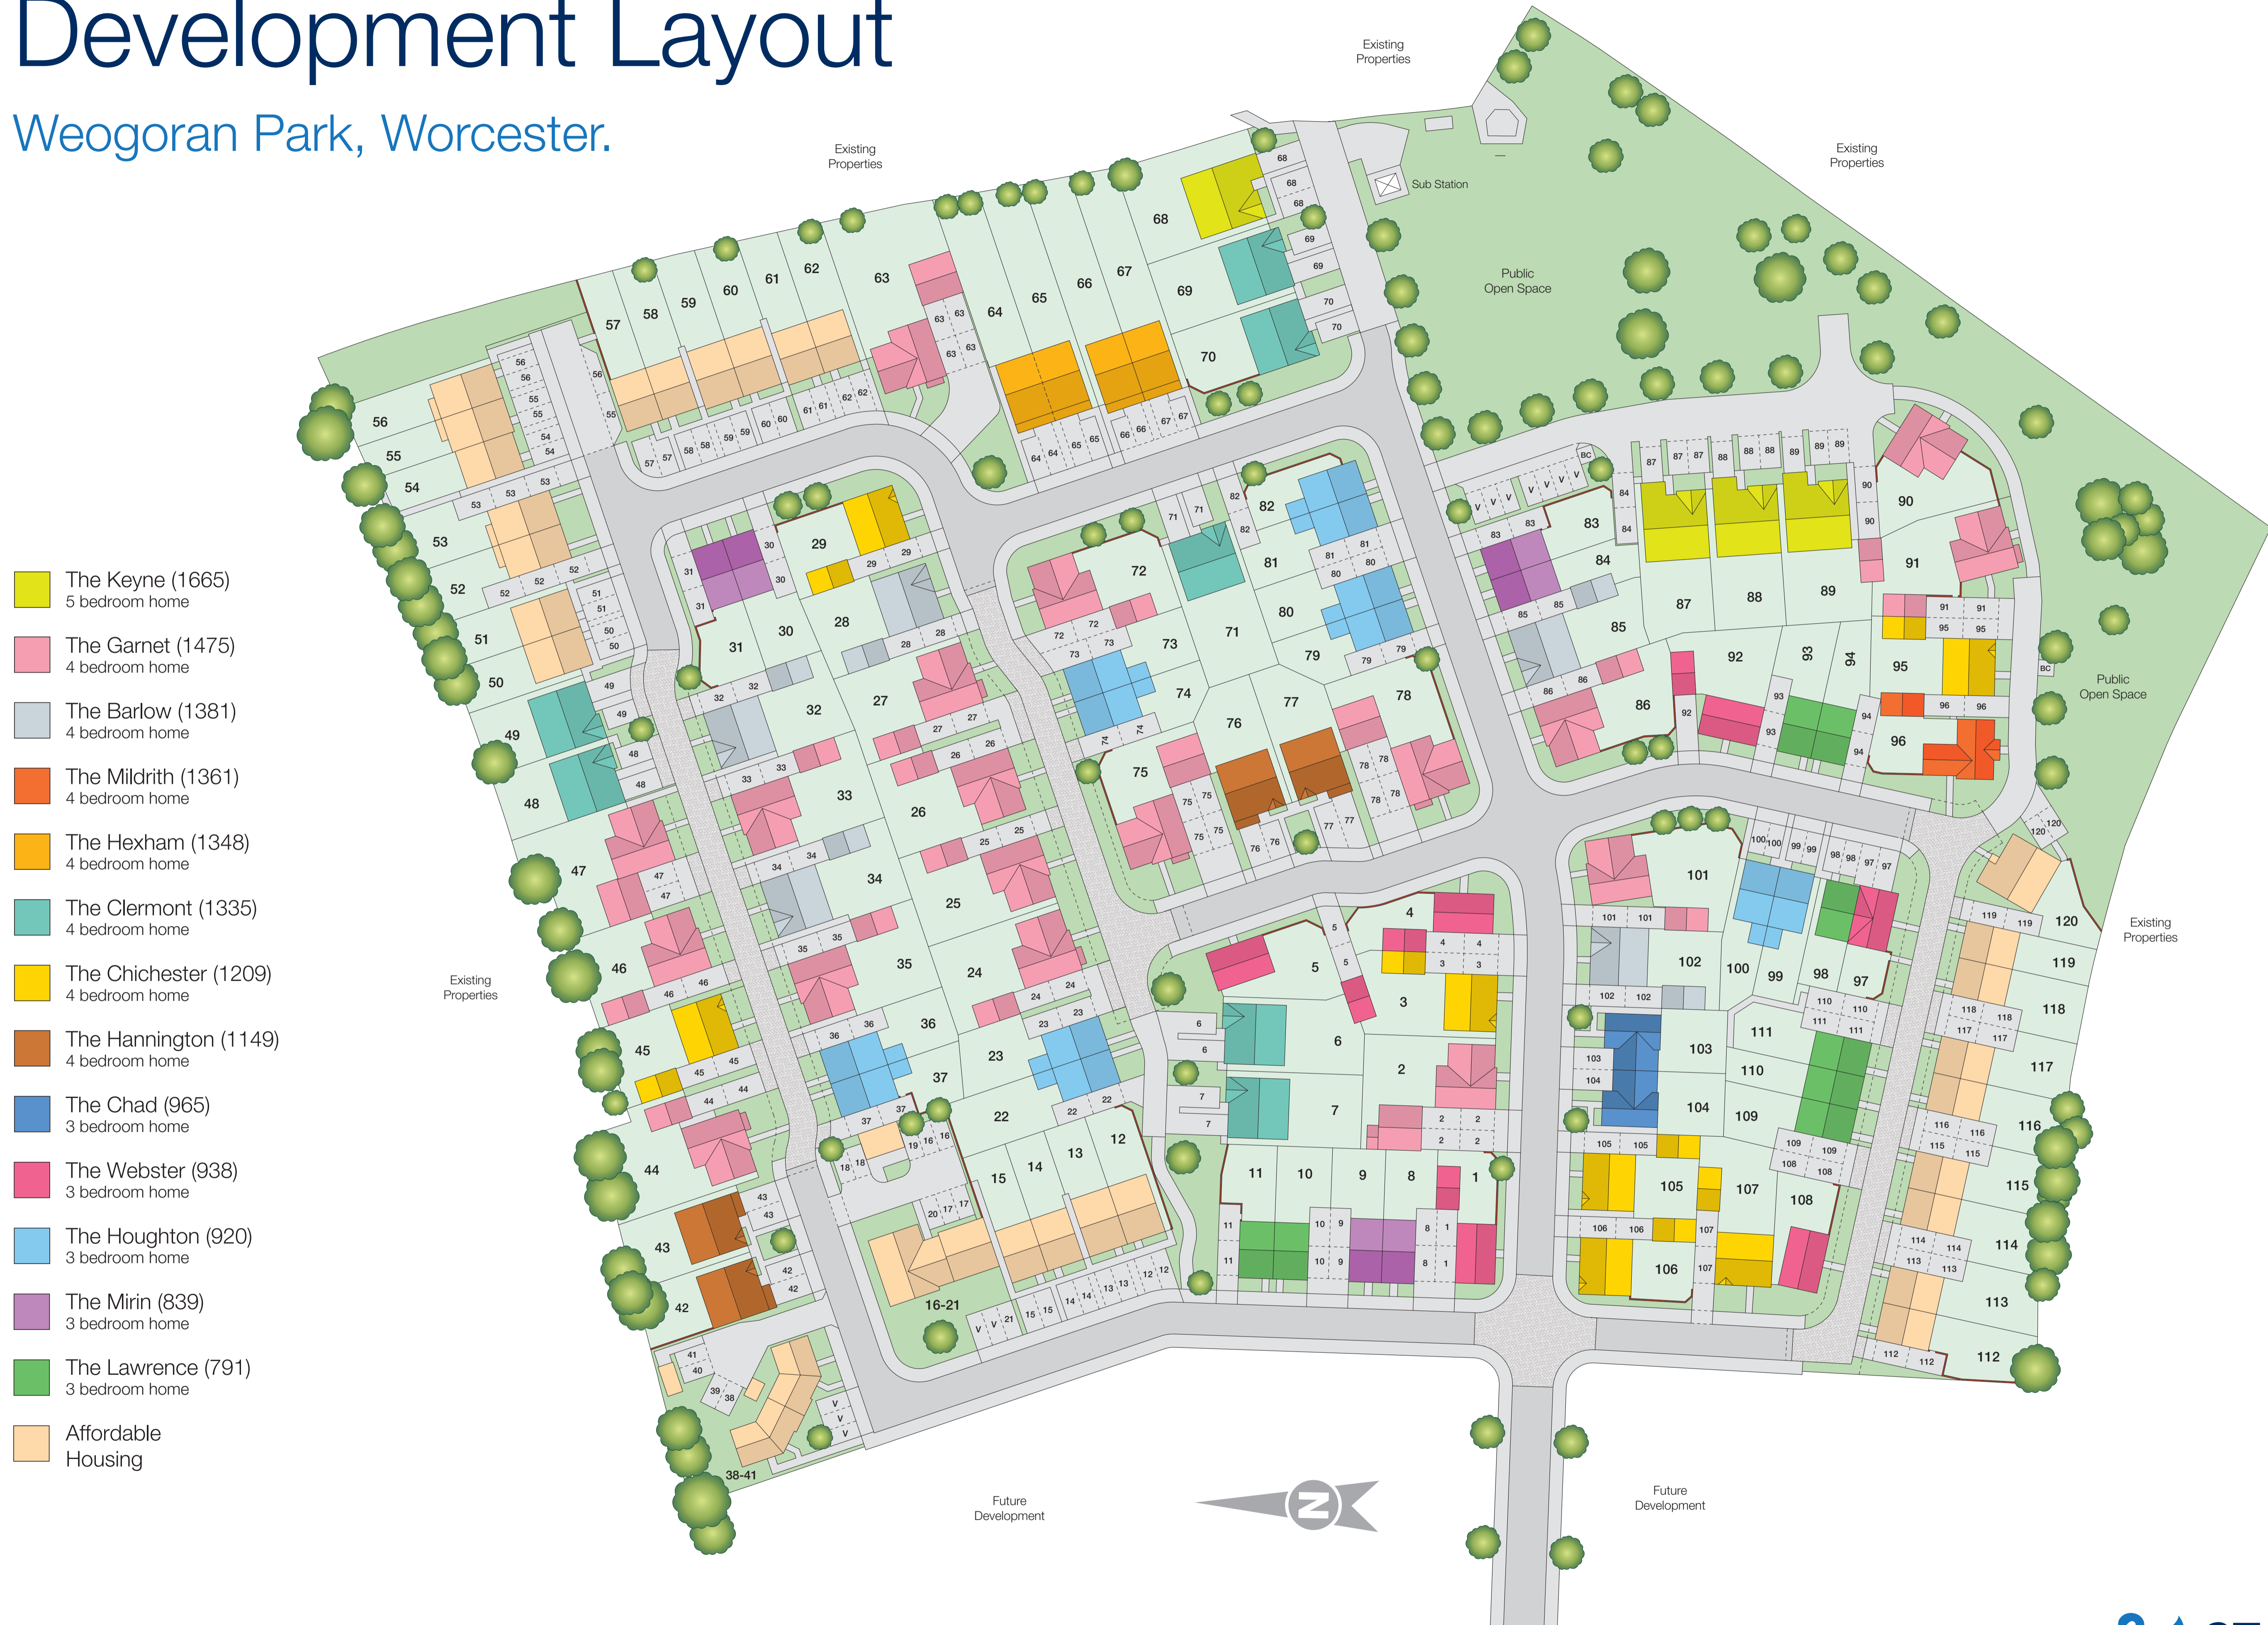

Development Layout

Weogoran Park, Worcester.

Important Notice
 The development layout is for orientation purposes only and may change, for example, in response to market demand or ground conditions. Landscaping is indicative, all surfaces and layouts should be checked with our Sales Consultant or Selling Agent at the time of reservation. Parking arrangements and boundaries to be checked by purchaser prior to reservation.