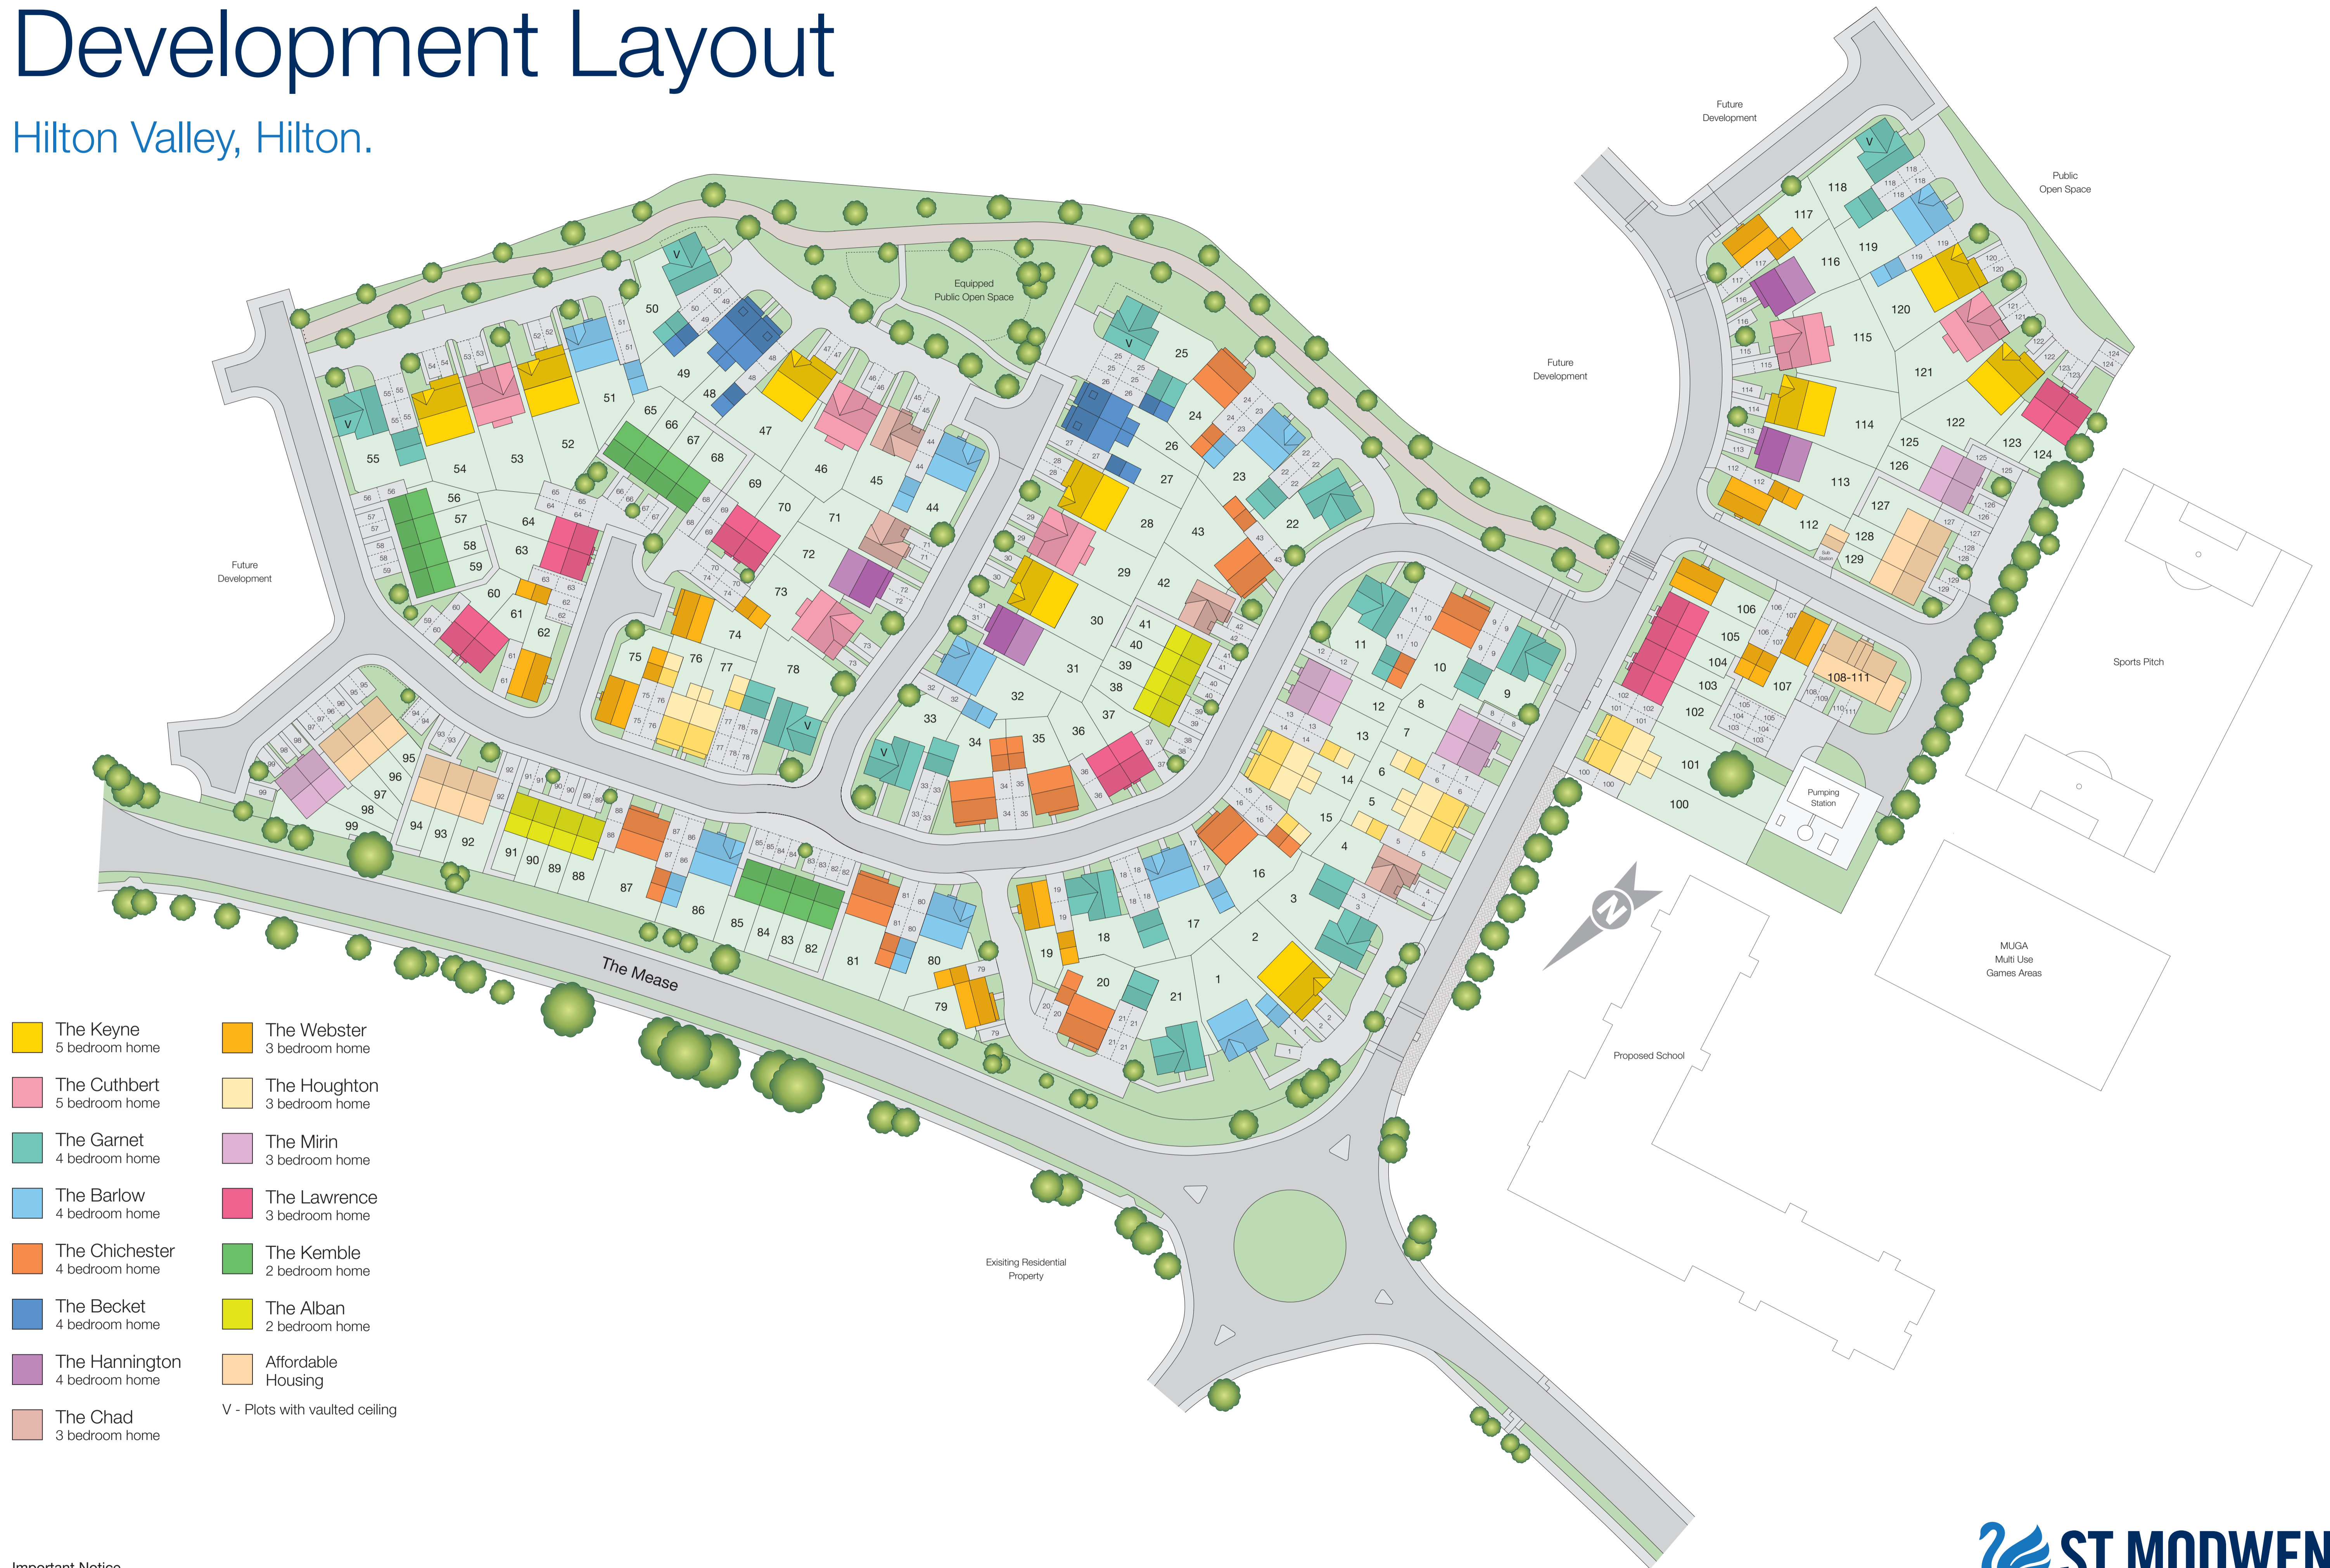

Development Layout

Hilton Valley, Hilton.

- | | |
|---|--|
|  The Keyne
5 bedroom home |  The Webster
3 bedroom home |
|  The Cuthbert
5 bedroom home |  The Houghton
3 bedroom home |
|  The Garnet
4 bedroom home |  The Mirin
3 bedroom home |
|  The Barlow
4 bedroom home |  The Lawrence
3 bedroom home |
|  The Chichester
4 bedroom home |  The Kemble
2 bedroom home |
|  The Becket
4 bedroom home |  The Alban
2 bedroom home |
|  The Hannington
4 bedroom home |  Affordable
Housing |
|  The Chad
3 bedroom home | V - Plots with vaulted ceiling |

Important Notice
The development layout is for orientation purposes only and may change, for example, in response to market demand or ground conditions. Landscaping is indicative, all surfaces and layouts should be checked with our Sales Consultant or Selling Agent at the time of reservation. Parking arrangements and boundaries to be checked by purchaser prior to reservation.