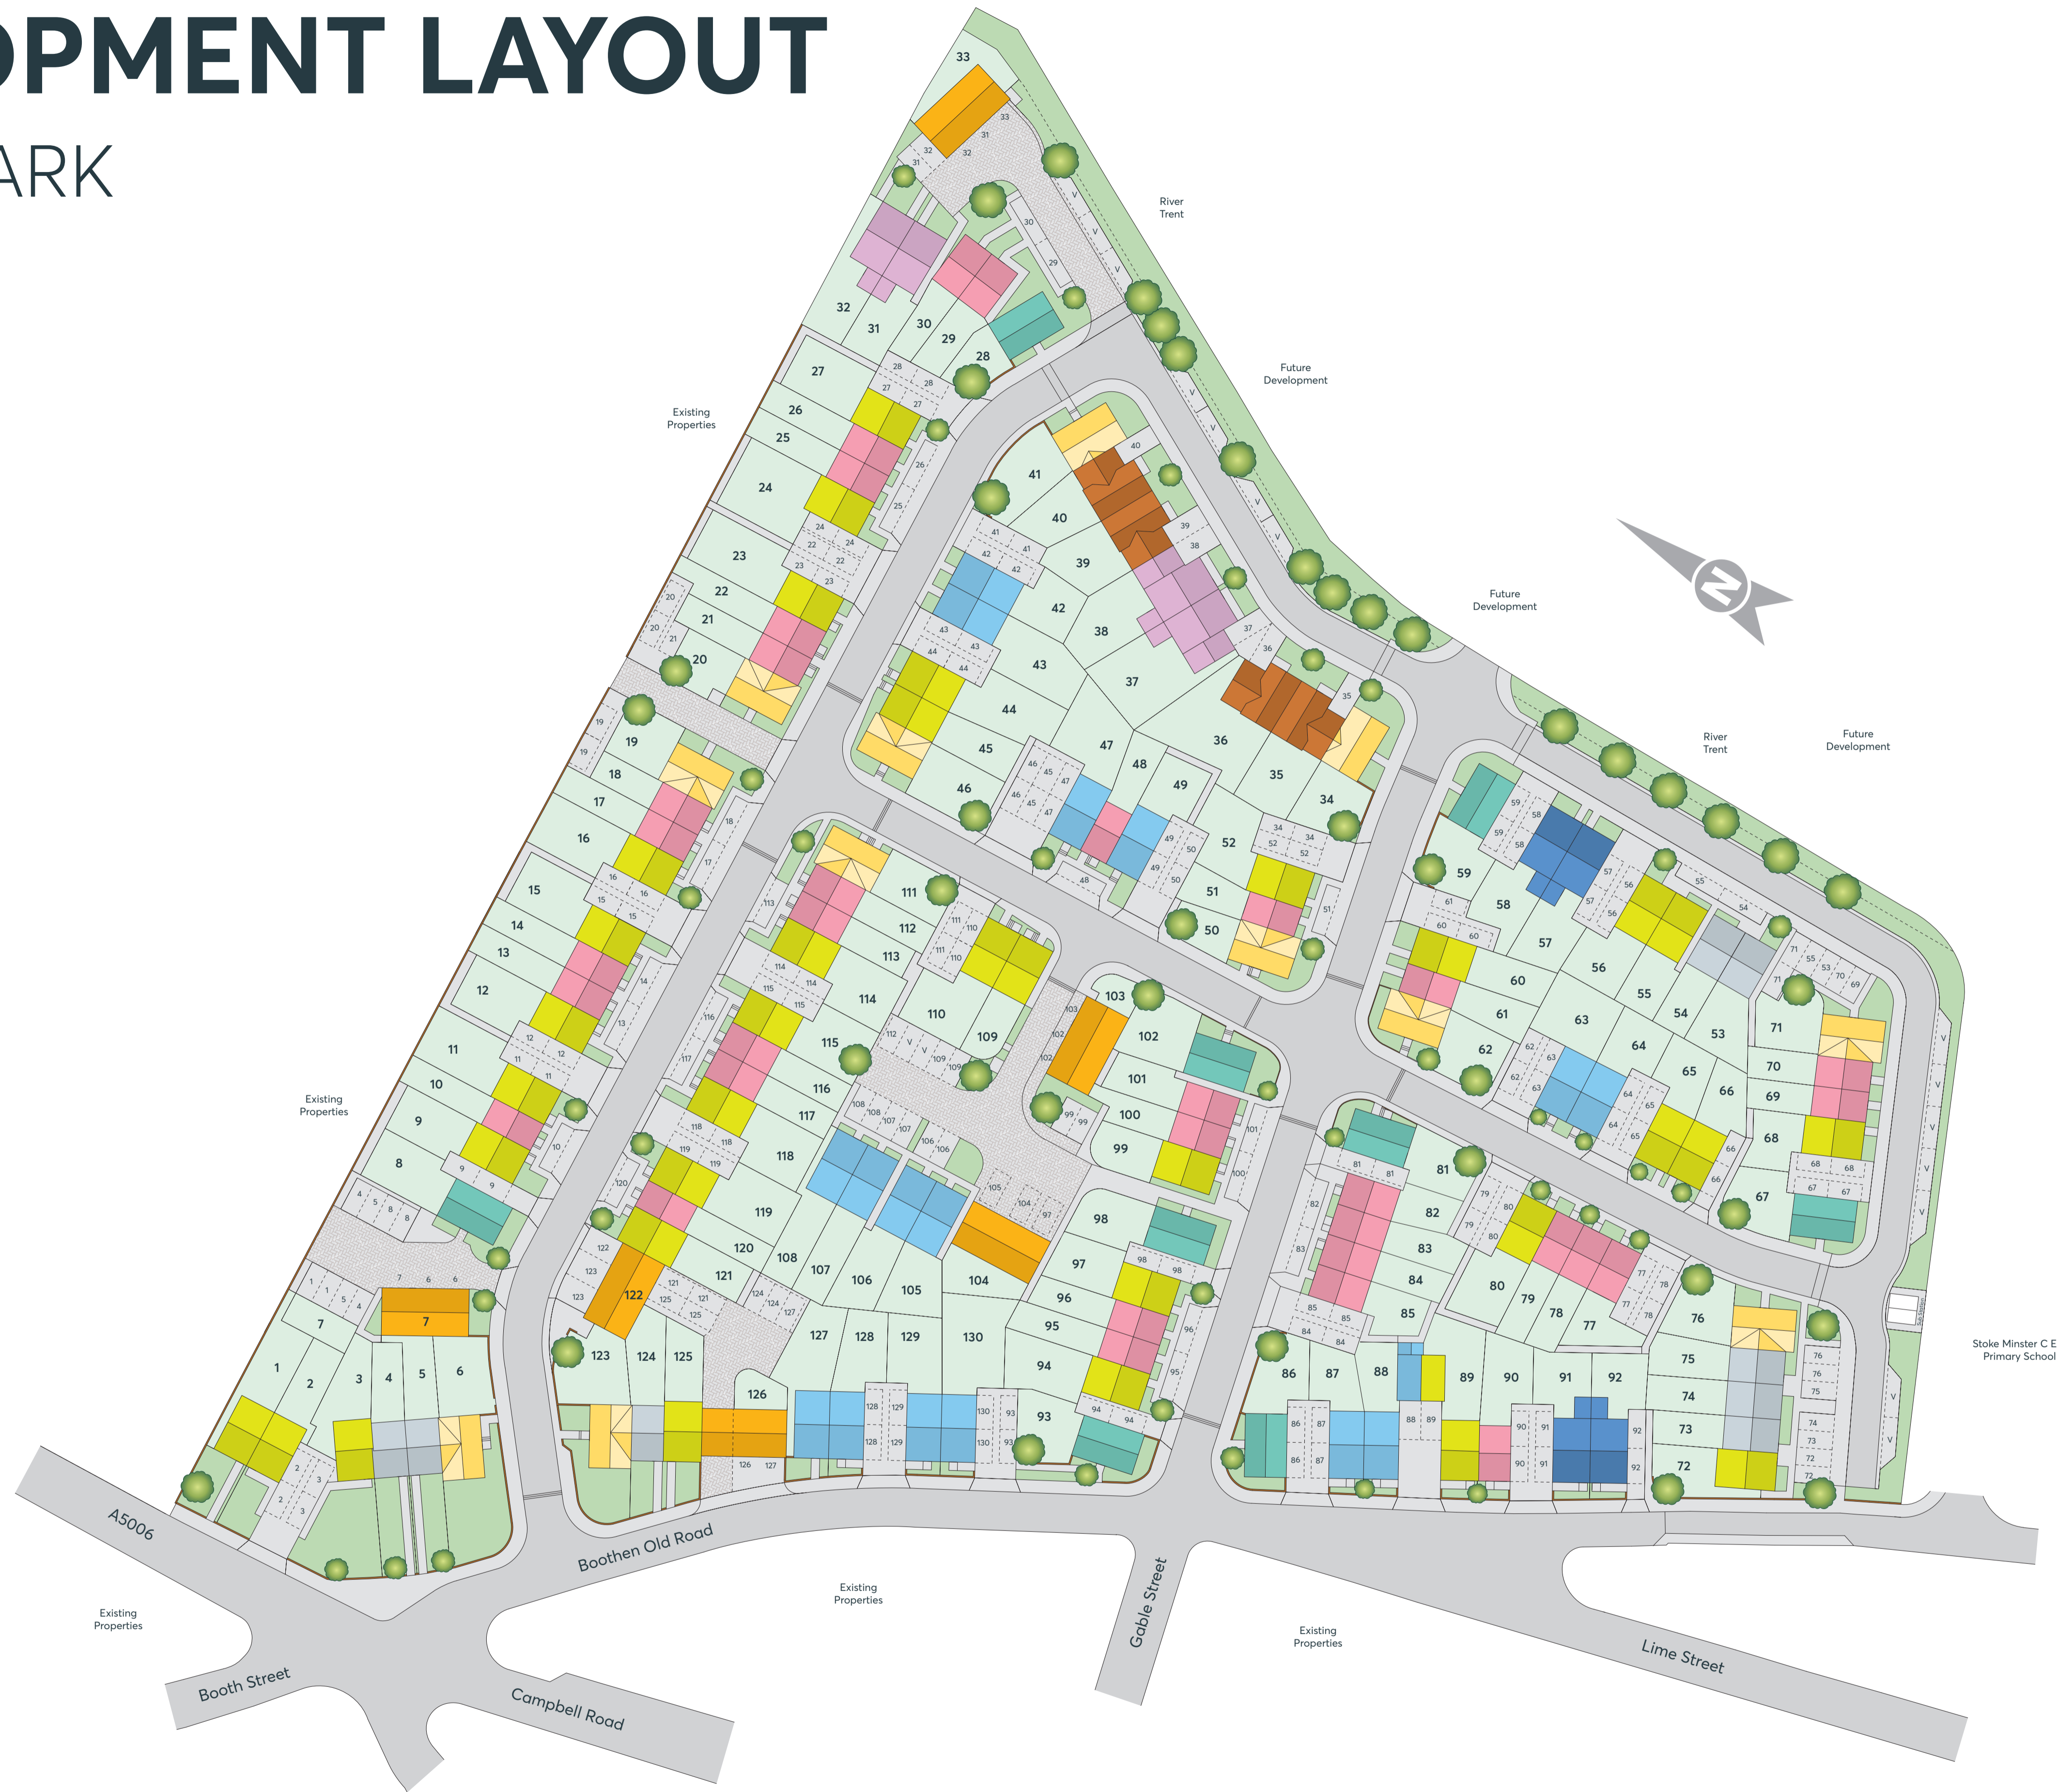

# DEVELOPMENT LAYOUT

## VICTORIA PARK

- The Becket (1203)**  
4 bedroom home
- The Chad (965)**  
3 bedroom home
- The Kea (938)**  
3 bedroom home
- The Webster (938)**  
3 bedroom home
- The Houghton (920)**  
3 bedroom home
- The Mirin (839)**  
3 bedroom home
- The Lawrence (791)**  
3 bedroom home
- The Gennings (825)**  
2 bedroom home
- The Kemble (706)**  
2 bedroom home
- The Alban (637)**  
2 bedroom home

### Important Notice

The development layout is intended for illustrative purposes only and may change, for example, in response to market demand or ground conditions. It should be treated as general guidance and cannot be relied upon as accurately describing any one of the specified matters prescribed by any order made under Property Misdescriptions Act. Landscaping is indicative. Please refer to the Landscape Plan available from our Sales Consultant or Selling Agent.